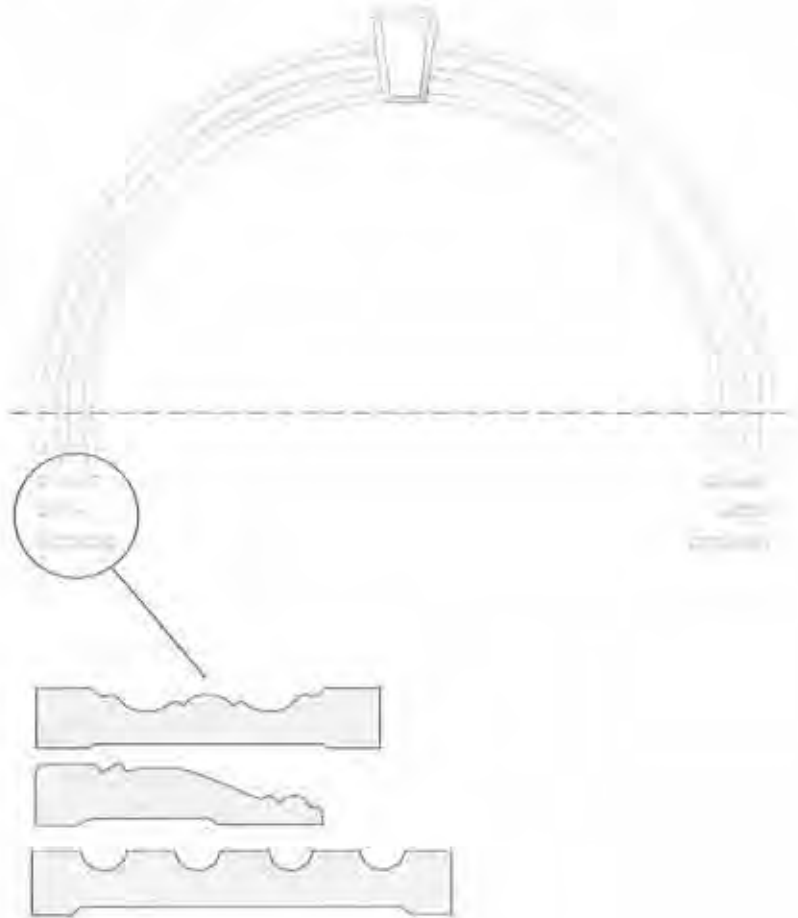

CURVED MOULDINGS

Curved mouldings are available in most of Arvid's 1,300 profiles.

Curved mouldings are available in medium density fiberboard (MDF), in exterior fiberboard, and in solid wood.

MDF mouldings are paint grade. Single piece mouldings can be made to a 72" diameter. Material flexibility allows for some adjustments.

Solid wood curved mouldings are available in a variety of solid woods. Arches are made in 2 to 5 pieces depending on size and are assembled on site.

Laminated curved mouldings and arched liners are also available.

MEASURING FOR CURVED MOULDINGS AND ARCHES

$$A + B = C$$

A= finished window opening diameter (incl. window liner).

B= Reveal (1/8" to 3/8" per side)

C= Inside arch diameter.

To insure a proper fit, make a template of the finished or rough opening.

Please call for pricing information.