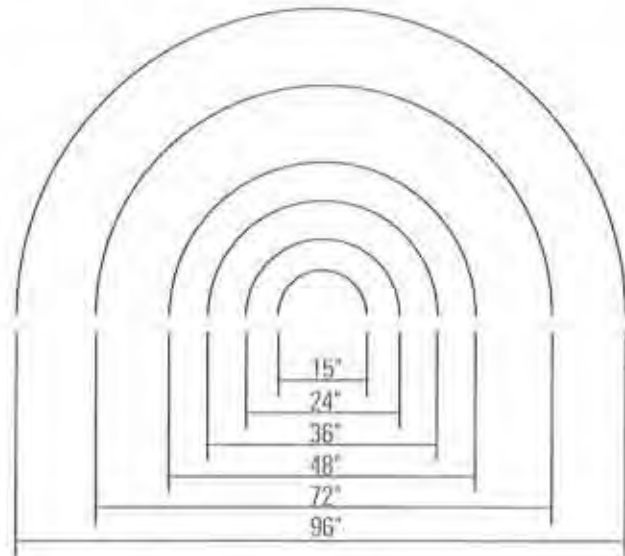

CURVED MOULDINGS

Curved mouldings are available in most of Arvid's 1,300 profiles.

Curved mouldings are available in medium density fiberboard (MDF), in exterior fiberboard, and in solid wood.

MDF mouldings are paint grade. Single piece mouldings can be made to a 72" diameter. Material flexibility allows for some adjustments.

Solid wood curved mouldings are available in a variety of solid woods. Arches are made in 2 to 5 pieces depending on size and are assembled on site.

Laminated curved mouldings and arched liners are also available.

MEASURING FOR CURVED MOULDINGS AND ARCHES

$$A + B = C$$

A= finished window opening diameter (incl. window liner).

B= Reveal (1/8" to 3/8" per side)

C= Inside arch diameter.

To insure a proper fit, make a template of the finished or rough opening.

Please call for pricing information.