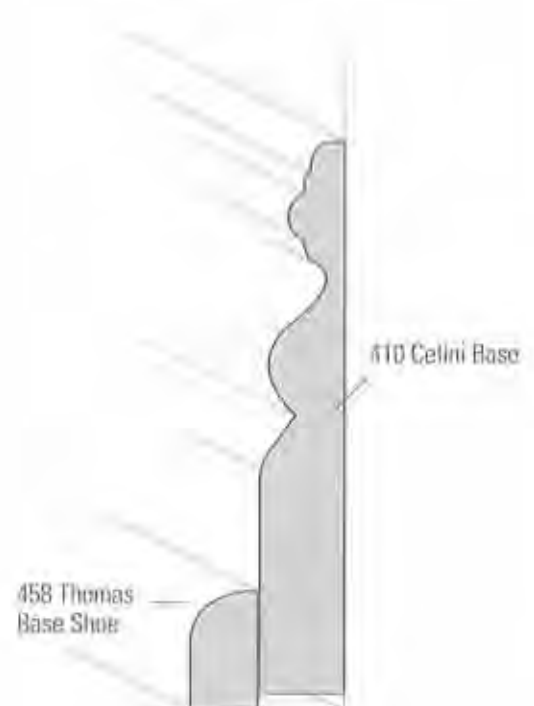

BASE SHOES

Base shoes are used at the bottom of baseboards to cover gaps and/or imperfections. They are also used to add detail and thickness to baseboards.

(See illustration on this page).

111 FRENCH
FD 1/2 X 3/4

479 BASHA
3/4 X 3/4

528 ALTON
1/2 X 3/4

642 AESOP
3/4 X 3/4

458 THOMAS
FD 1/2 X 1

488 YUSHI
11/16 X 1

637 ASHTON
3/8 X 1

650 ORION
1/2 X 1

Illustrations are 3/4 Scale

CASINGS

Casings are used to frame windows and doors.

The casing section contains only asymmetrical mouldings.

(See illustration on page 21).

940 SMYTH
9/16 X 1 7/16

553 BABY BRANDYWINE
FOM 1/2 X 1 1/2

800 BABY BRANDYWINE
9/16 X 1 9/16